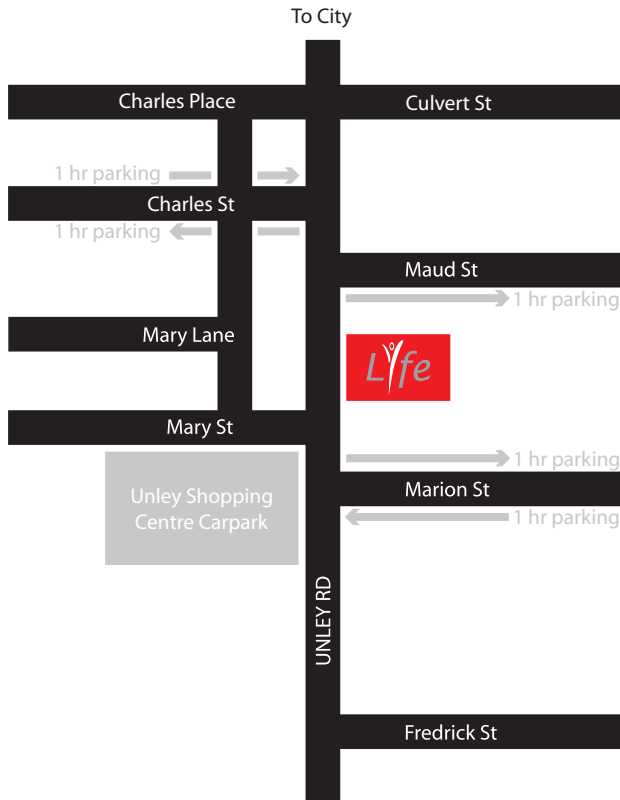

unley studio map

Parking

Parking is available on Unley Road directly in front of the studio (excluding clearway times) and on side streets either side of the studio.

Unley Road clearway times are between **4.30 - 6.00pm** directly in front of the studio and between **7.30 - 9.00am** on the opposite side of the road.

Please note that some of the nearby parks are for 1 hour duration only. Longer term parking is available close by at the Unley Shopping Centre carpark on the other side of Unley Road.